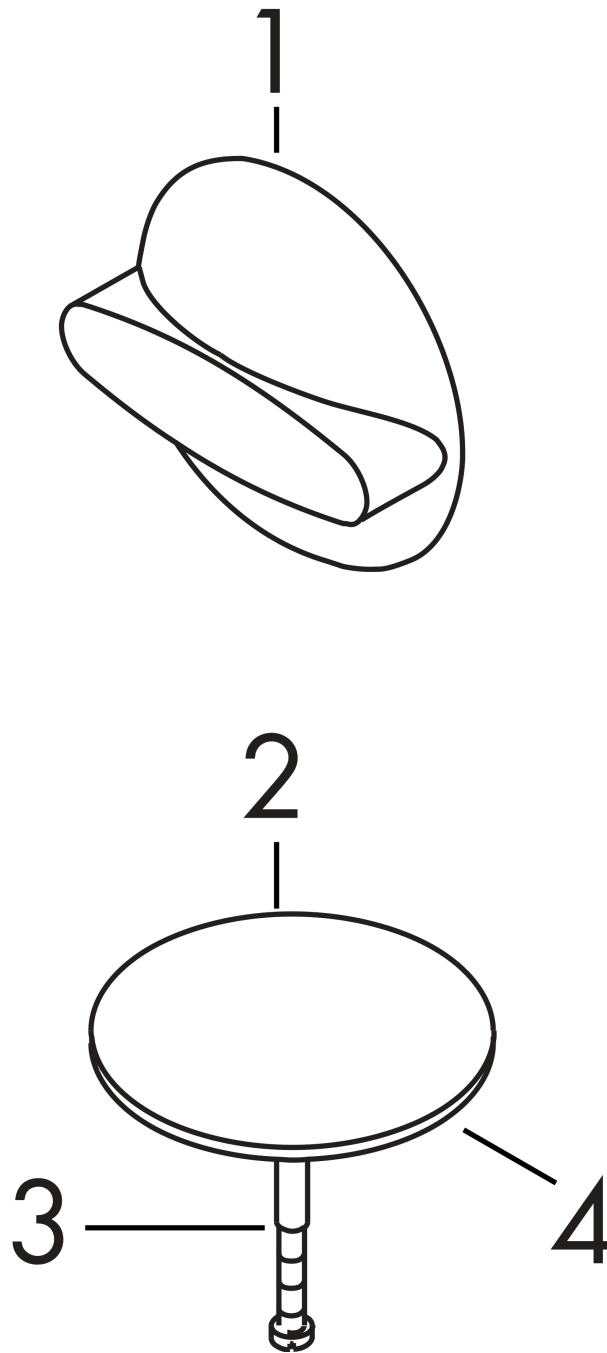

Flexaplus

Finish set waste and overflow set

Finish: **Brushed Black Chrome** Article Number: **58185340**

Description

product features

- consists of: turning handle, security plug
- suitable for standard and special bath tubs
- TÜV certified

Design awards

Product image

Scale drawing

Flexaplus

Finish set waste and overflow set

Finish: **Brushed Black Chrome** Article Number: **58185340**

Exploded Drawing

Year of production: >11/19

Flexaplus**Finish set waste and overflow set**Finish: **Brushed Black Chrome** Article Number: **58185340****Spare part list**

Year of production: >11/19

Pos.	Description	Article Number	PC	PU
1	turning handle	96329340	57	1
2	plug	96153340	58	1
3	hexagon socket screw M5x25	97658000	3	1
4	O-ring 36x3,5	98066000	1	1