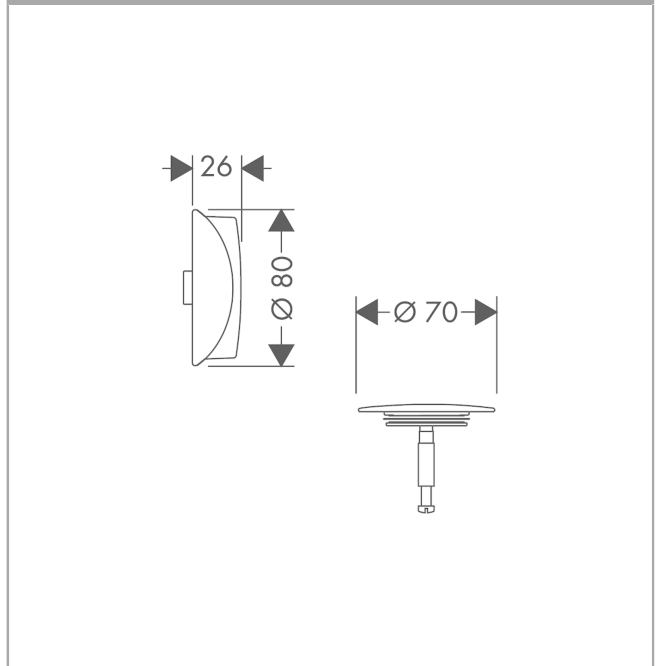

Flexaplus

Finish set waste and overflow set

Finish: **Brushed Black Chrome** Article Number: **58185340**

Description

product features

- consists of: turning handle, security plug
- suitable for standard and special bath tubs
- TÜV certified

Design awards

Product image

Scale drawing

Flexaplus

Finish set waste and overflow set

Finish: **Brushed Black Chrome** Article Number: **58185340**

Exploded Drawing

Year of production: >11/19

Flexaplus**Finish set waste and overflow set**Finish: **Brushed Black Chrome** Article Number: **58185340****Spare part list**

Year of production: >11/19

Pos.	Description	Article Number	PC	PU
1	turning handle	96329340	57	1
2	plug	96153340	58	1
3	hexagon socket screw M5x25	97658000	3	1
4	O-ring 36x3,5	98066000	1	1